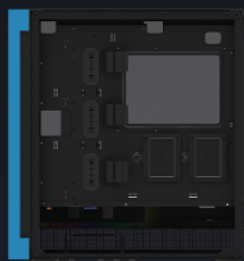

# SARGAS

ALL ABOUT GAMING

**4 FANS**

**RF REMOTE**

**ATX**

**ARGB**

**TEMPERED GLASS**

**USB 2.0**

**USB 3.0**

- ATX midi-tower PC case without PSU
- Transparent side panel made of tempered glass
- Easy-to-remove sides panels
- ARGB lighting controlled by a dedicated button and remote control
- Preinstalled PWM + ARGB controller
- Includes four 120 mm ARGB illuminated fans with PWM support
- Supports a maximum of nine 120 mm fans or six 140 mm fans
- Four magnetic dust filters (top, bottom, front and side panel), a detachable dust filter in the bottom
- Water-cooling ready - supported radiators : front 120/140/240/280/360/420 mm, top 120/140/240/280/360 mm, back 120/140 mm

## TECHNICAL DATA

Case type:	Midi Tower
Materials:	Tempered Glass (left side panel), 0.7 mm SPCC steel, ABS, Metal mesh
M/B support:	Mini-ITX, Micro-ATX, ATX
PSU support:	ATX, 175 mm maximum length (bottom installation)
VGA support:	400 mm maximum length
CPU cooler support:	178 mm maximum height
Liquid cooling support:	Yes
Drive bays:	2x 3.5", 4x 2.5"
Expansion slots:	7 horizontal / 3 vertical
Side panel I/O:	1x USB 3.0, 2x USB 2.0, HD Audio, LED button
Illumination:	ARGB (included ARGB&PWM hub controller with RF remote)
Supported fans:	9 pieces
Installed fans:	4 pieces
Special features:	removable front panel, removable magnetic dust filter, PSU chamber, cable management outlets
Dimensions (LxWxH):	493 x 225 x 452 mm
Weight:	8000 g
Color:	Black
EAN:	5949161381380